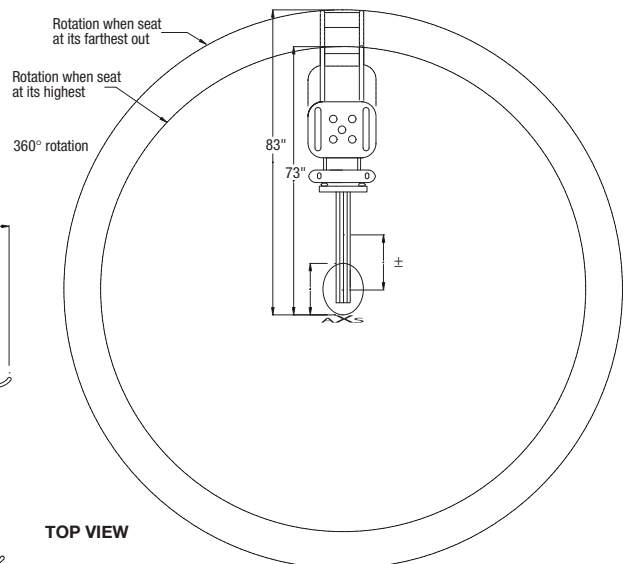

* ONLY compatible with AXS1000L, AXS1005L, AXS1006L and AXS1007L

aXs Caddies are only compatible with aXs lifts containing these pegs at the base.

A completed Deck Profile form is required with your pool lift order.

BACK VIEW

SIDE VIEW

TOP VIEW