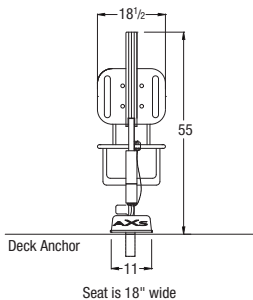

Ships Class 85

Accessories:

- AX2320 Arm Rest Assembly
- AX9000 Total Cover
- 500-1000 Spineboard Attachment
- 400-2000-AX Caddy*
- 900-2000 Stability Vest
- 900-4000 Wireless Controls
- 300-6200L LiftLock

* ONLY compatible with AXS1000L, AXS1005L, AXS1006L and AXS1007L

aXs Caddies are only compatible with aXs lifts containing these pegs at the base.

A completed Deck Profile form is required with your pool lift order.

BACK VIEW

SIDE VIEW

TOP VIEW