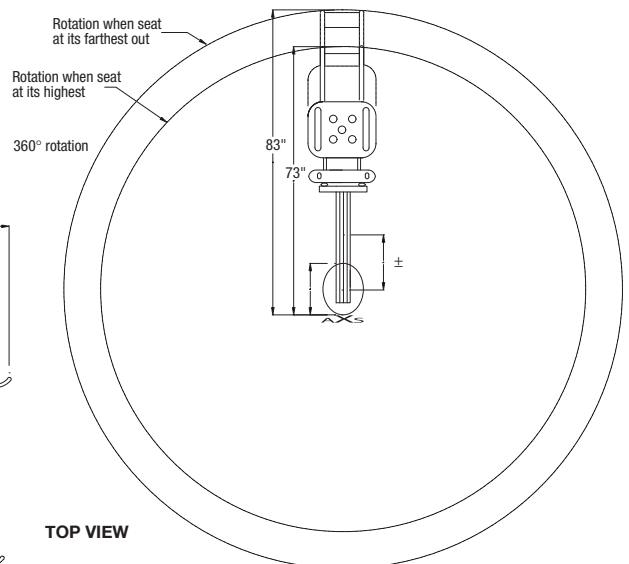

* ONLY compatible with AXS1000L, AXS1005L, AXS1006L and AXS1007L

aXs Caddies are only compatible with aXs lifts containing these pegs at the base.

A completed Deck Profile form is required with your pool lift order.

BACK VIEW

SIDE VIEW

TOP VIEW