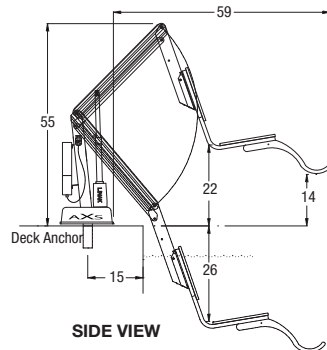

* ONLY compatible with AXS1000L, AXS1005L, AXS1006L and AXS1007L

aXs Caddies are only compatible with aXs lifts containing these pegs at the base.

A completed Deck Profile form is required with your pool lift order.

BACK VIEW

SIDE VIEW

TOP VIEW